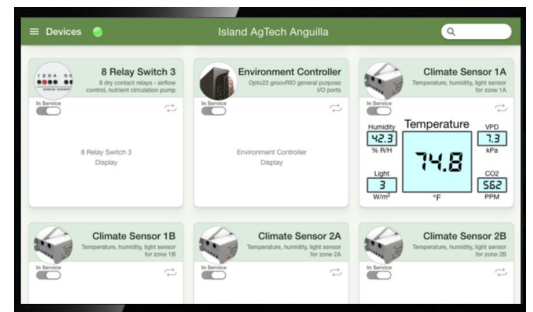

microclimates™

Integrate | Automate | Accelerate

Controller I/O

Control your facility - Ease your mind

An Affordable

and **scalable** solution whether you're building a new operation or want to improve the **automation** of your existing hardware

Programmable Automation Controller

Making it easy to integrate all of your equipment together and get them talking to each other

Email/ SMS Alerts*

Energy Monitoring

All I/O Controls in One Place

Trusted hardware since 1978