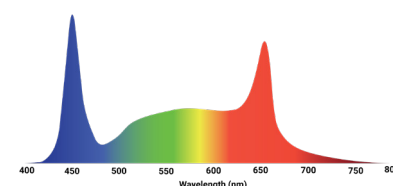

SPECTRAL VARIANTS

Propagation