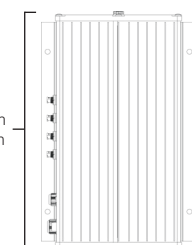

## POWER SUPPLY

**Power Supply - Front View**

385 mm  
/ 15.1 in

**Power Supply - Top View**

315 mm / 12.5 in

**Power Supply - Bottom View**

103 mm  
/ 4 in

**Power Supply - Side View**