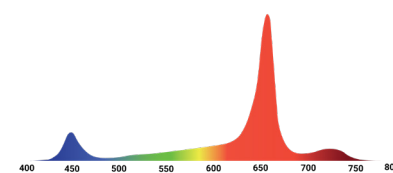

Indoor Production

Up to 1,9 μmol/J