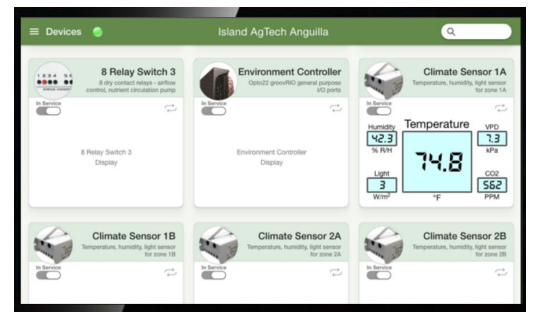

## Lighting I/O

Control your lights - Ease your mind

# Lighting I/O

Control your lights  
Ease your mind

## Receive Alerts

Ease your mind with 24/7 monitoring\*

ROOM  
CONTROLLER

- ❖ Maintain up to 4 independent zones
- ❖ Intuitive human machine interface
- ❖ Create reusable crop schedules
- ❖ Add PAR sensors - optimal light delivery
- ❖ Drive up to 20 mA of 0-10V per channel
- ❖ Dimmable capabilities