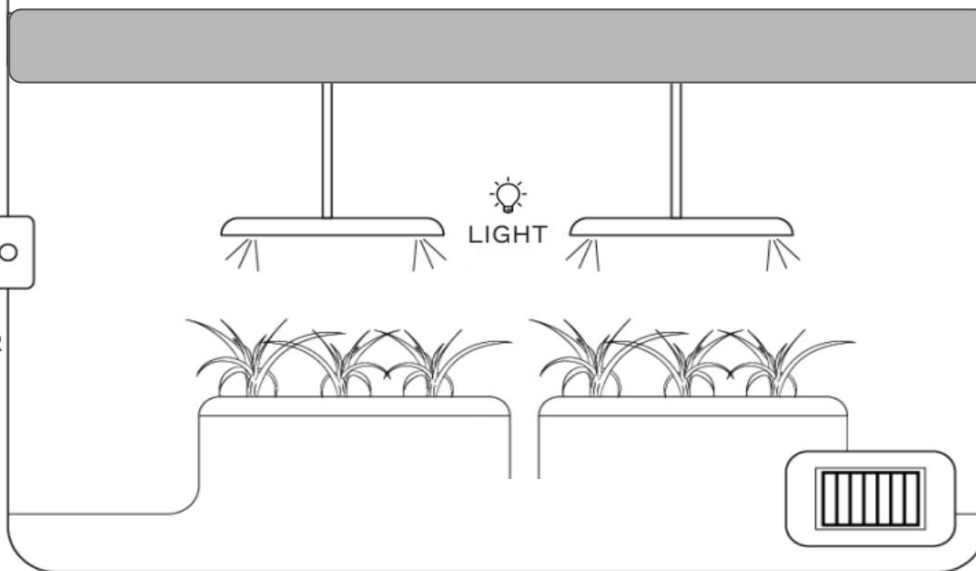

## Set Scheduling

Right amount of light at the right time

## Receive Alerts

Ease your mind with 24/7 monitoring\*

ROOM  
CONTROLLER

- ❖ Maintain up to 4 independent zones
- ❖ Intuitive human machine interface
- ❖ Create reusable crop schedules
- ❖ Add PAR sensors - optimal light delivery
- ❖ Drive up to 20 mA of 0-10V per channel
- ❖ Dimmable capabilities